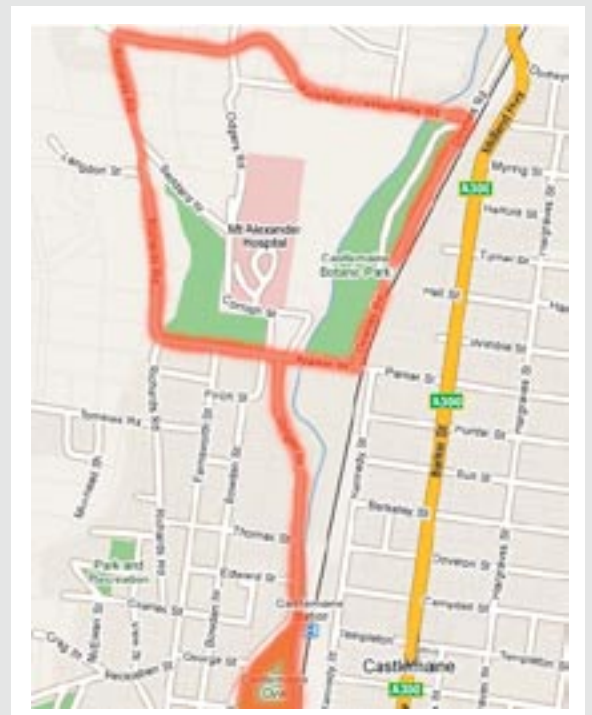

Course Map

www.centralvic.net/runthemaine